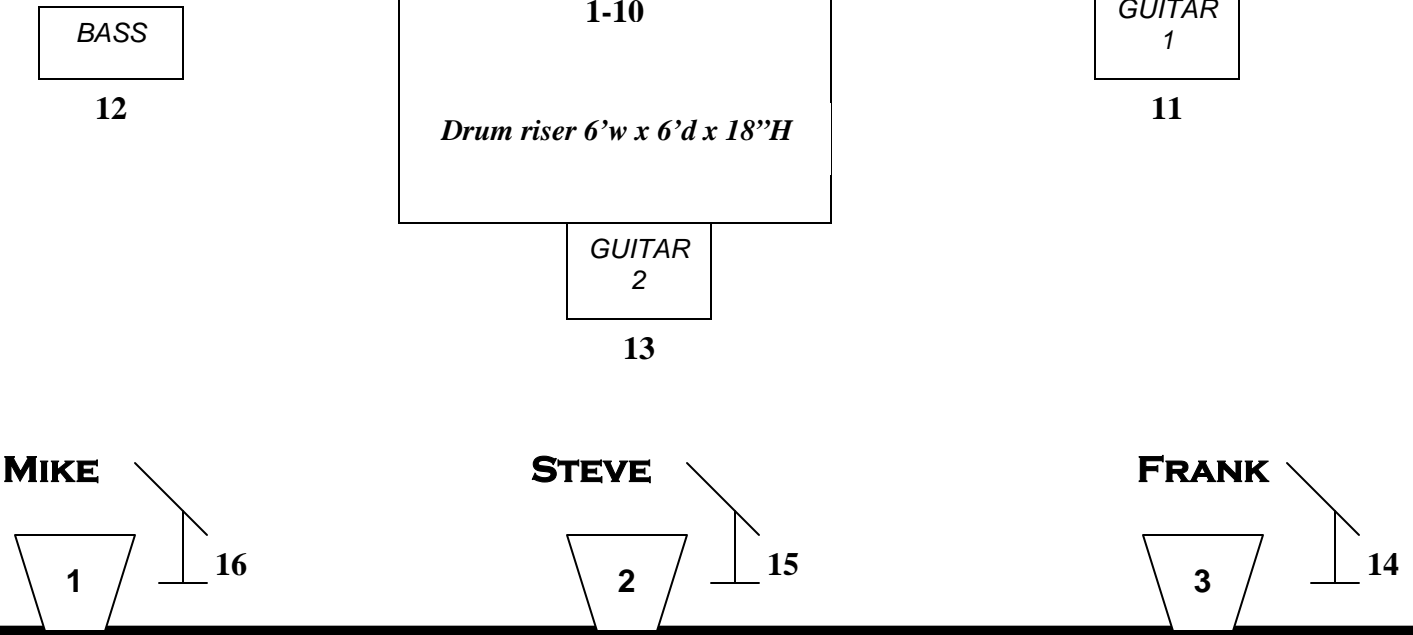

Critical Mass stage plot / input list

Mix 1 all vocals
 Mix 2 all vocals
 Mix 3 all vocals, guit 1
 Mix 4 kk sn hh

Frank Nixon Guitar 1/Voc
 Paul Peterson Drums
 Mike Fercello Bass/Voc
 Steve Daly Voc/Guitar 2

Critical Mass input/wish list					
CHAN	INPUT	INSERT	STAND	MIC 1	MIC 2
1	KICK	GATE	SH. BOOM	M-88, B52	D-112
2	SNARE	GATE	TALL BOOM	57	
3	HI HAT	GATE	TALL BOOM	451	SM-81
4	RACK TOM 1		LP. CLAW	EV 408	421
5	RACK TOM 2		LP. CLAW	EV 408	421
6	RACK TOM 3		LP. CLAW	EV 408	421
7	FLOOR TOM 1		LP. CLAW	EV 408	421
8	FLOOR TOM 2		LP. CLAW	EV 408	421
9	OVERHEAD		TALL BOOM	451	SM-81
10	OVERHEAD		TALL BOOM	451	SM-81
11	GUITAR 1		SH. BOOM	S609, 57	
12	BASS GUITAR		D.I.	M-88, B52	D-112
13	GUITAR 2		SH BOOM	S609, 57	
14	FRANK VOCAL	DLY	BOOM	58, 57	B87A
15	STEVE VOCAL	DLY	BOOM	58, 57	B87A
16	MIKE VOCAL	DLY	BOOM	58, 57	B87A
17					
18					
19					
20					
21					
22					
23					
24					